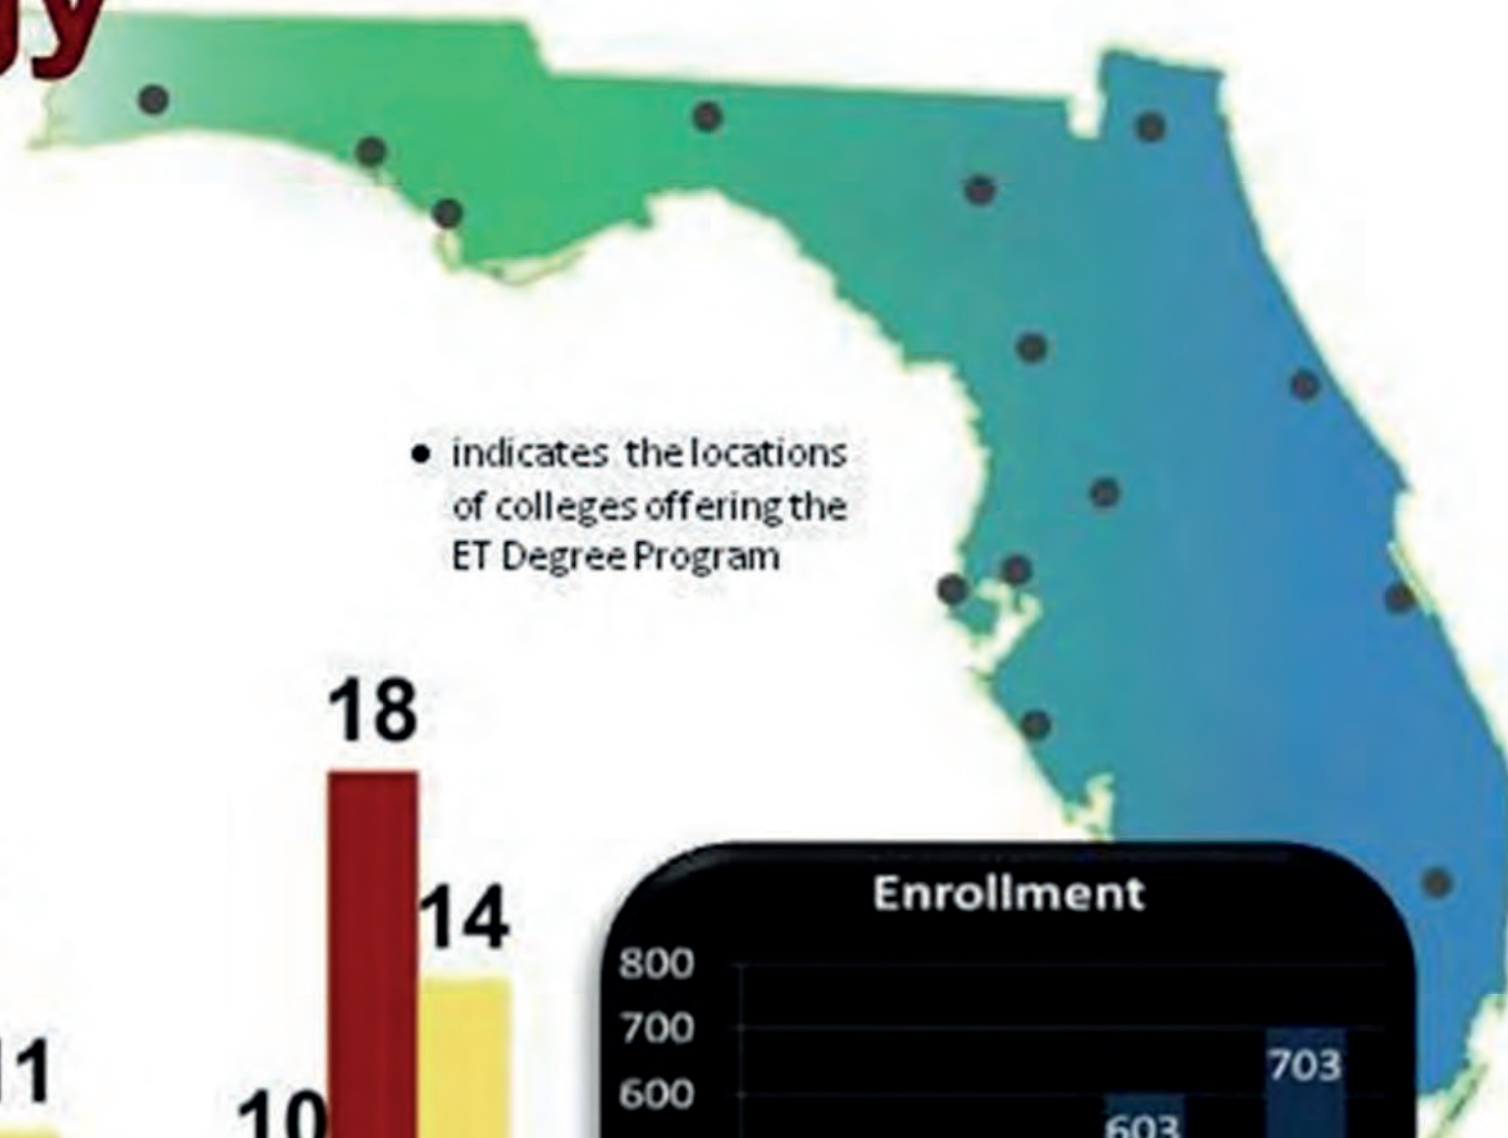

Engineering Technology A.S. Degree

Key Milestones 2008 - 2013

This material is based upon work supported by the National Science Foundation under grant 124571

www.fl-ate.org

www.madeinflorida.org