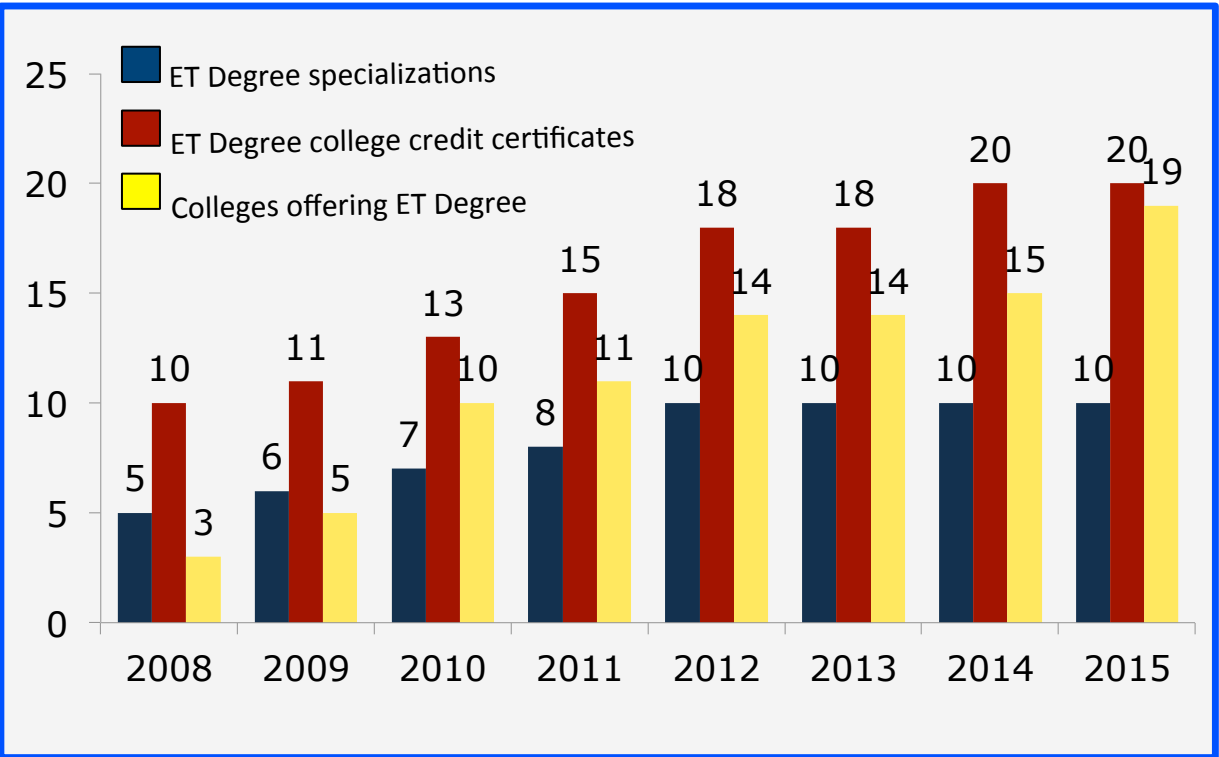

Florida Engineering Technology AS Degree