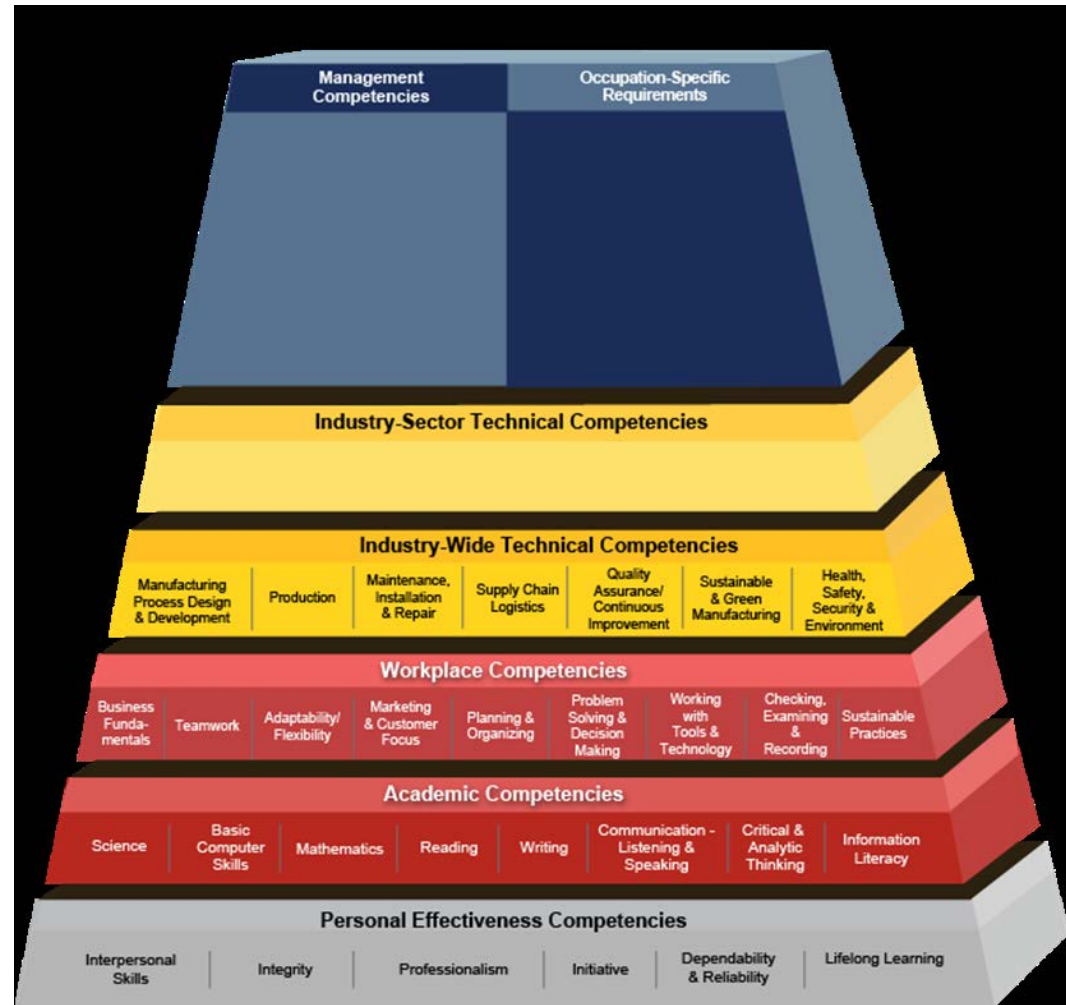

# National View: Advanced Manufacturing

## US Department of Labor Competency Model for Advanced Manufacturing

Related other CMs:

**Welding**

**Automation**

**Mechatronics**

**Energy**

*more*

ATMAE Annual  
Conference 2016  
Orlando, FL

[www.fl-ate.org](http://www.fl-ate.org)

[www.madeinflorida.org](http://www.madeinflorida.org)

[www.flate.pbwiki.com](http://www.flate.pbwiki.com)

Impact Florida. Lead Nationally.