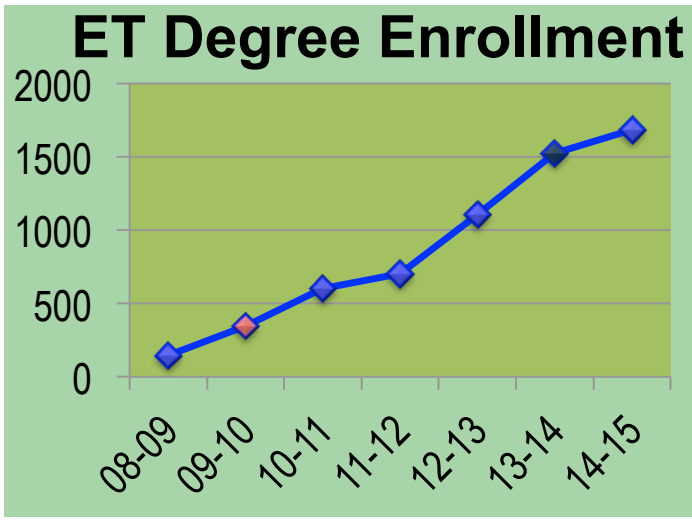

Florida Engineering Technology AS Degree