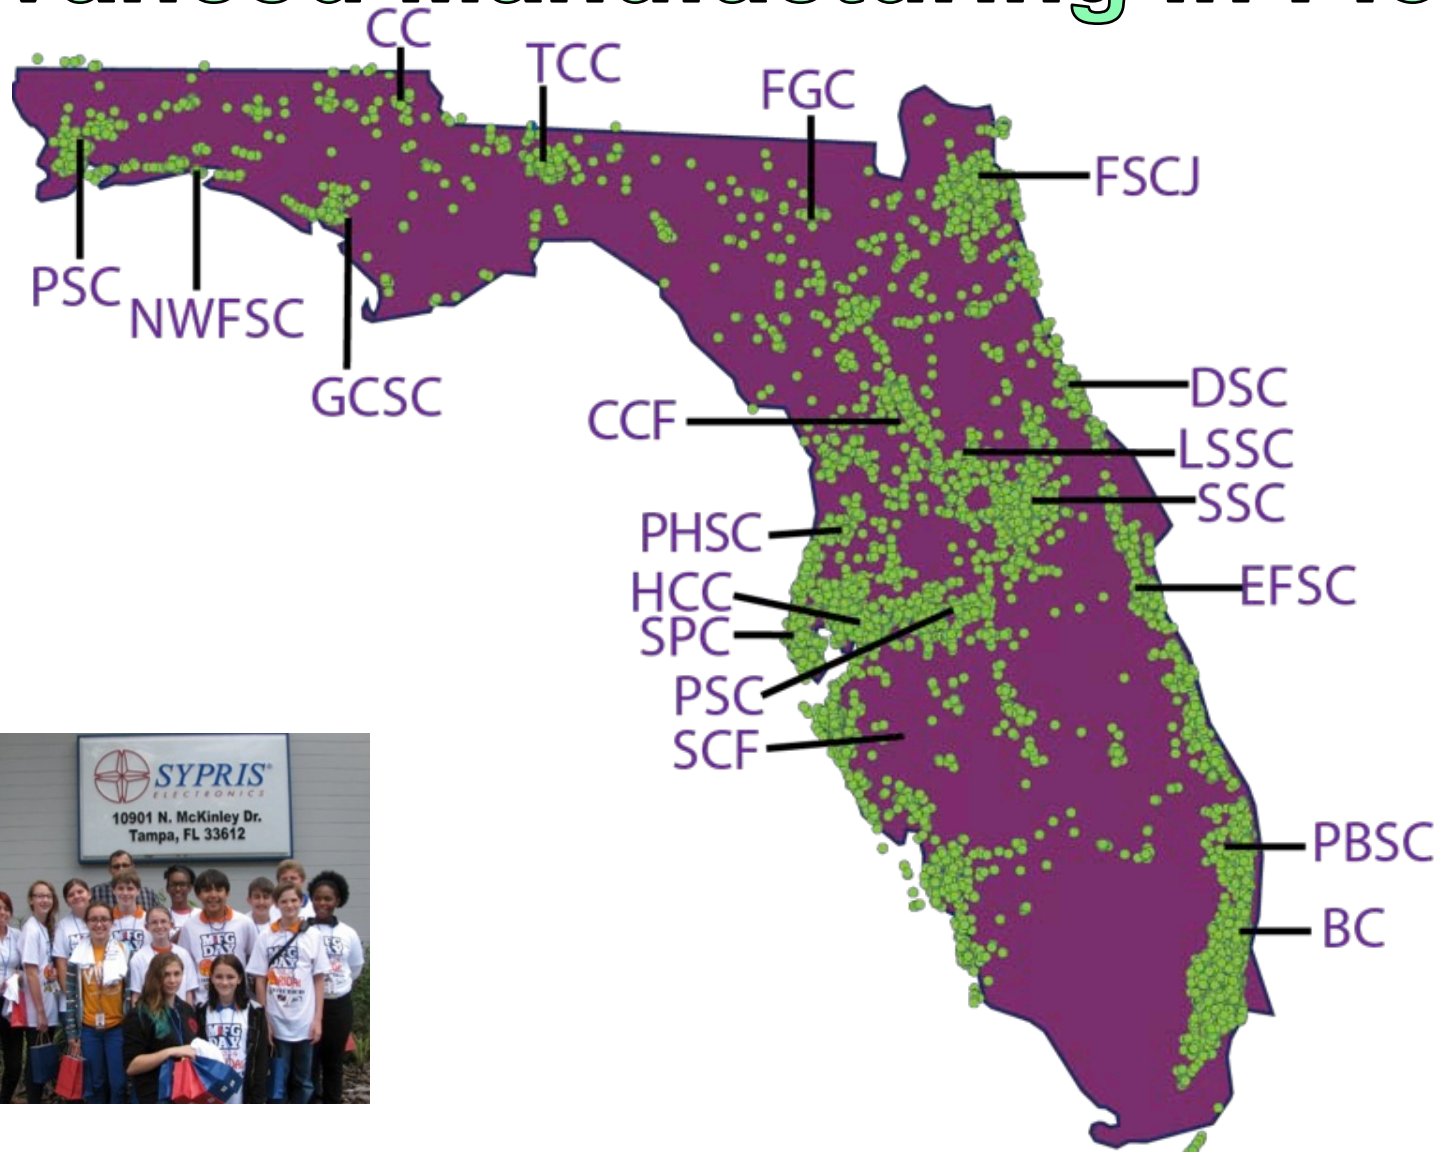

Advanced Manufacturing in Florida