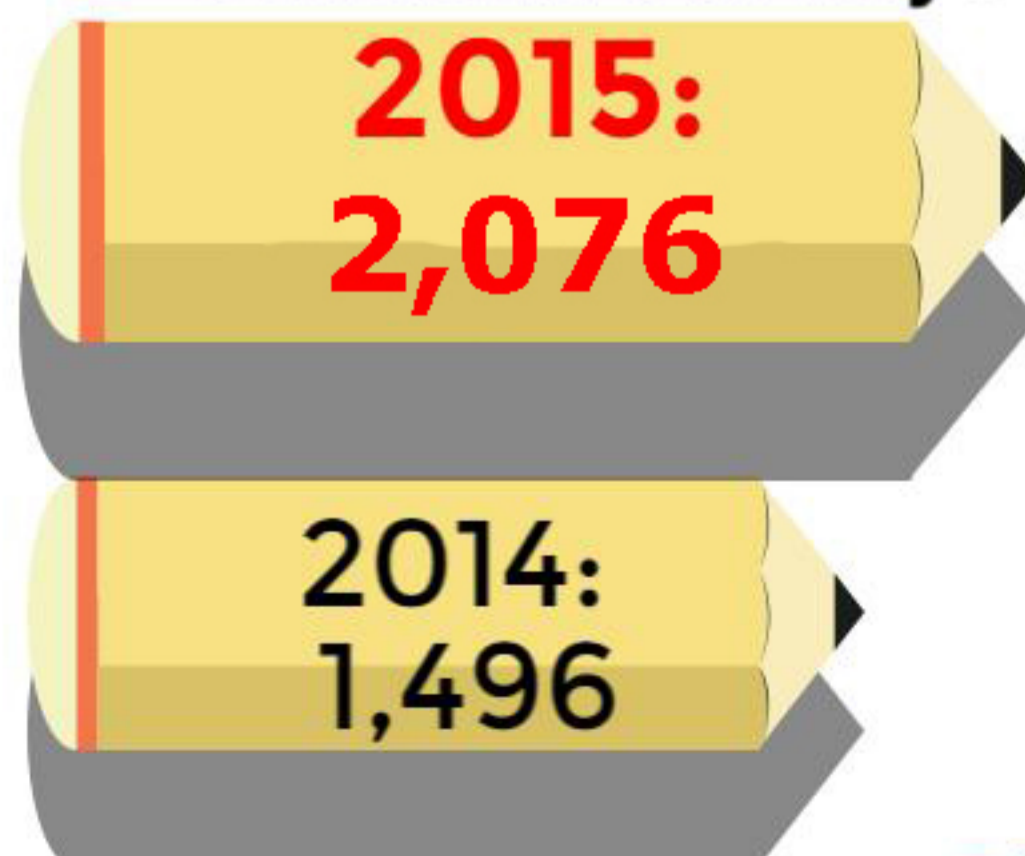

Student Surveys