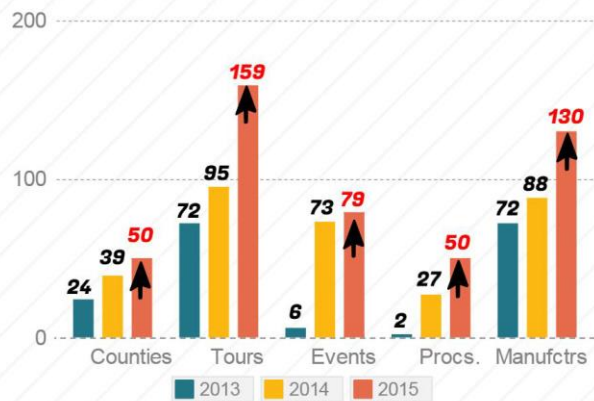

# Manufacturing Day in FL 2015

## Total Students & Surveys Returned

## Participating Counties & Events

**2015: 238 TOTAL EVENTS** 🏆